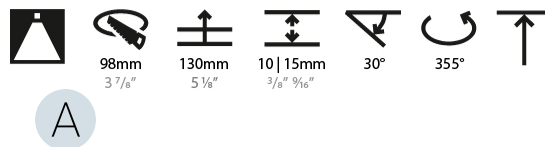

PHYSICAL

Shape: Round
Diameter (mm): 107
Diameter (in): 4 3/16
Height (mm): 112
Height (in): 4 7/16
Ceiling Thickness (mm): 10 / 12.5 / 15
Ceiling Thickness (in): 3/8 or 1/2 or 9/16
Min. Recessing Depth (mm): 130
Min. Recessing Depth (in): 5 1/8
Light Distribution: Adjustable / Downlight
Weight (kg): 0.484
Weight (lbs): 1.07
Fixture Finish: SSR / BKV / CWI / CRY / HAB / UFT / ITA / RUA / FTG / MYG / LOD / PUS / FRO / FUP / KIA / POP / BLS / SPG / MEY / GOH / GUM / CHC / COM / ABZ / JAG / OBR / MOS / ROR
Fixture Material: Aluminum Die Cast
Cut-out Measurements: 98mm / 3 7/8"

ELECTRICAL

Lamp Type: LED (Zhaga Standard)
Input Wattage (W): 16.5
Total Output Wattage (W): 14
Dimming: Tri-Mode (Non-Dimming and Phase Dimming (120Vac only) and 0-10V Dimming)
Driver Included: No
Driver Location: Recessed Housing
Driver Type: Constant Current - Universal
Driver Class: Class 2
Housing: See components
Input Voltage (V): 120 - 277
Constant Current (MA): 500

LED

Number of LEDs: 1
Color Temperature (°K): 2700 / 3000 / 3500 / 4000
Max. Delivered Lumen (lm): 1140 / 1180 / 1245 / 1270
Nominal Lumen (lm): 1386 / 1438 / 1511 / 1542
CRI: >90 CRI
Lamp Life (hrs): 50000

OPTICAL

Reflector: 14 / 18 / 42
Adjustability: Rotational 355°; Tilt 30°

RATINGS AND CERTIFICATIONS

Certified By: Certified for North American Standards
IP rating: IP54