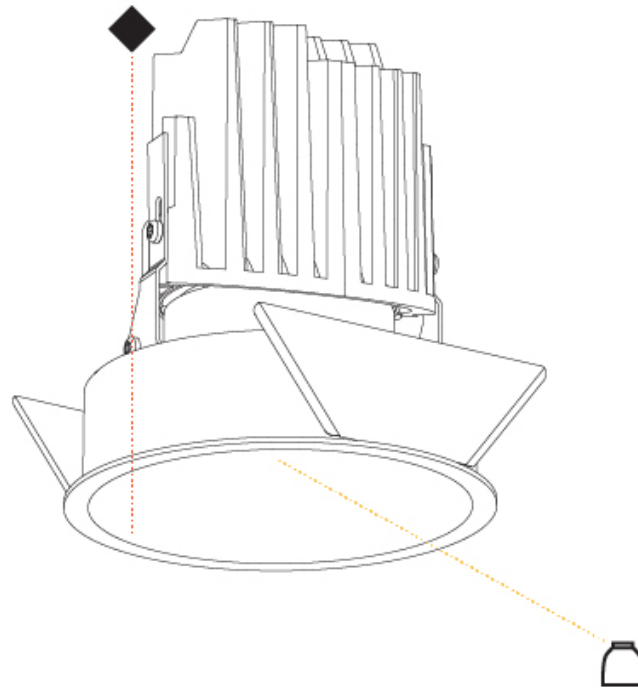

BIONIQ ROUND DEEP RECESSED

A35281-

PROJECT _____

TYPE _____

SPECIFIER _____

QUANTITY _____

DATE _____